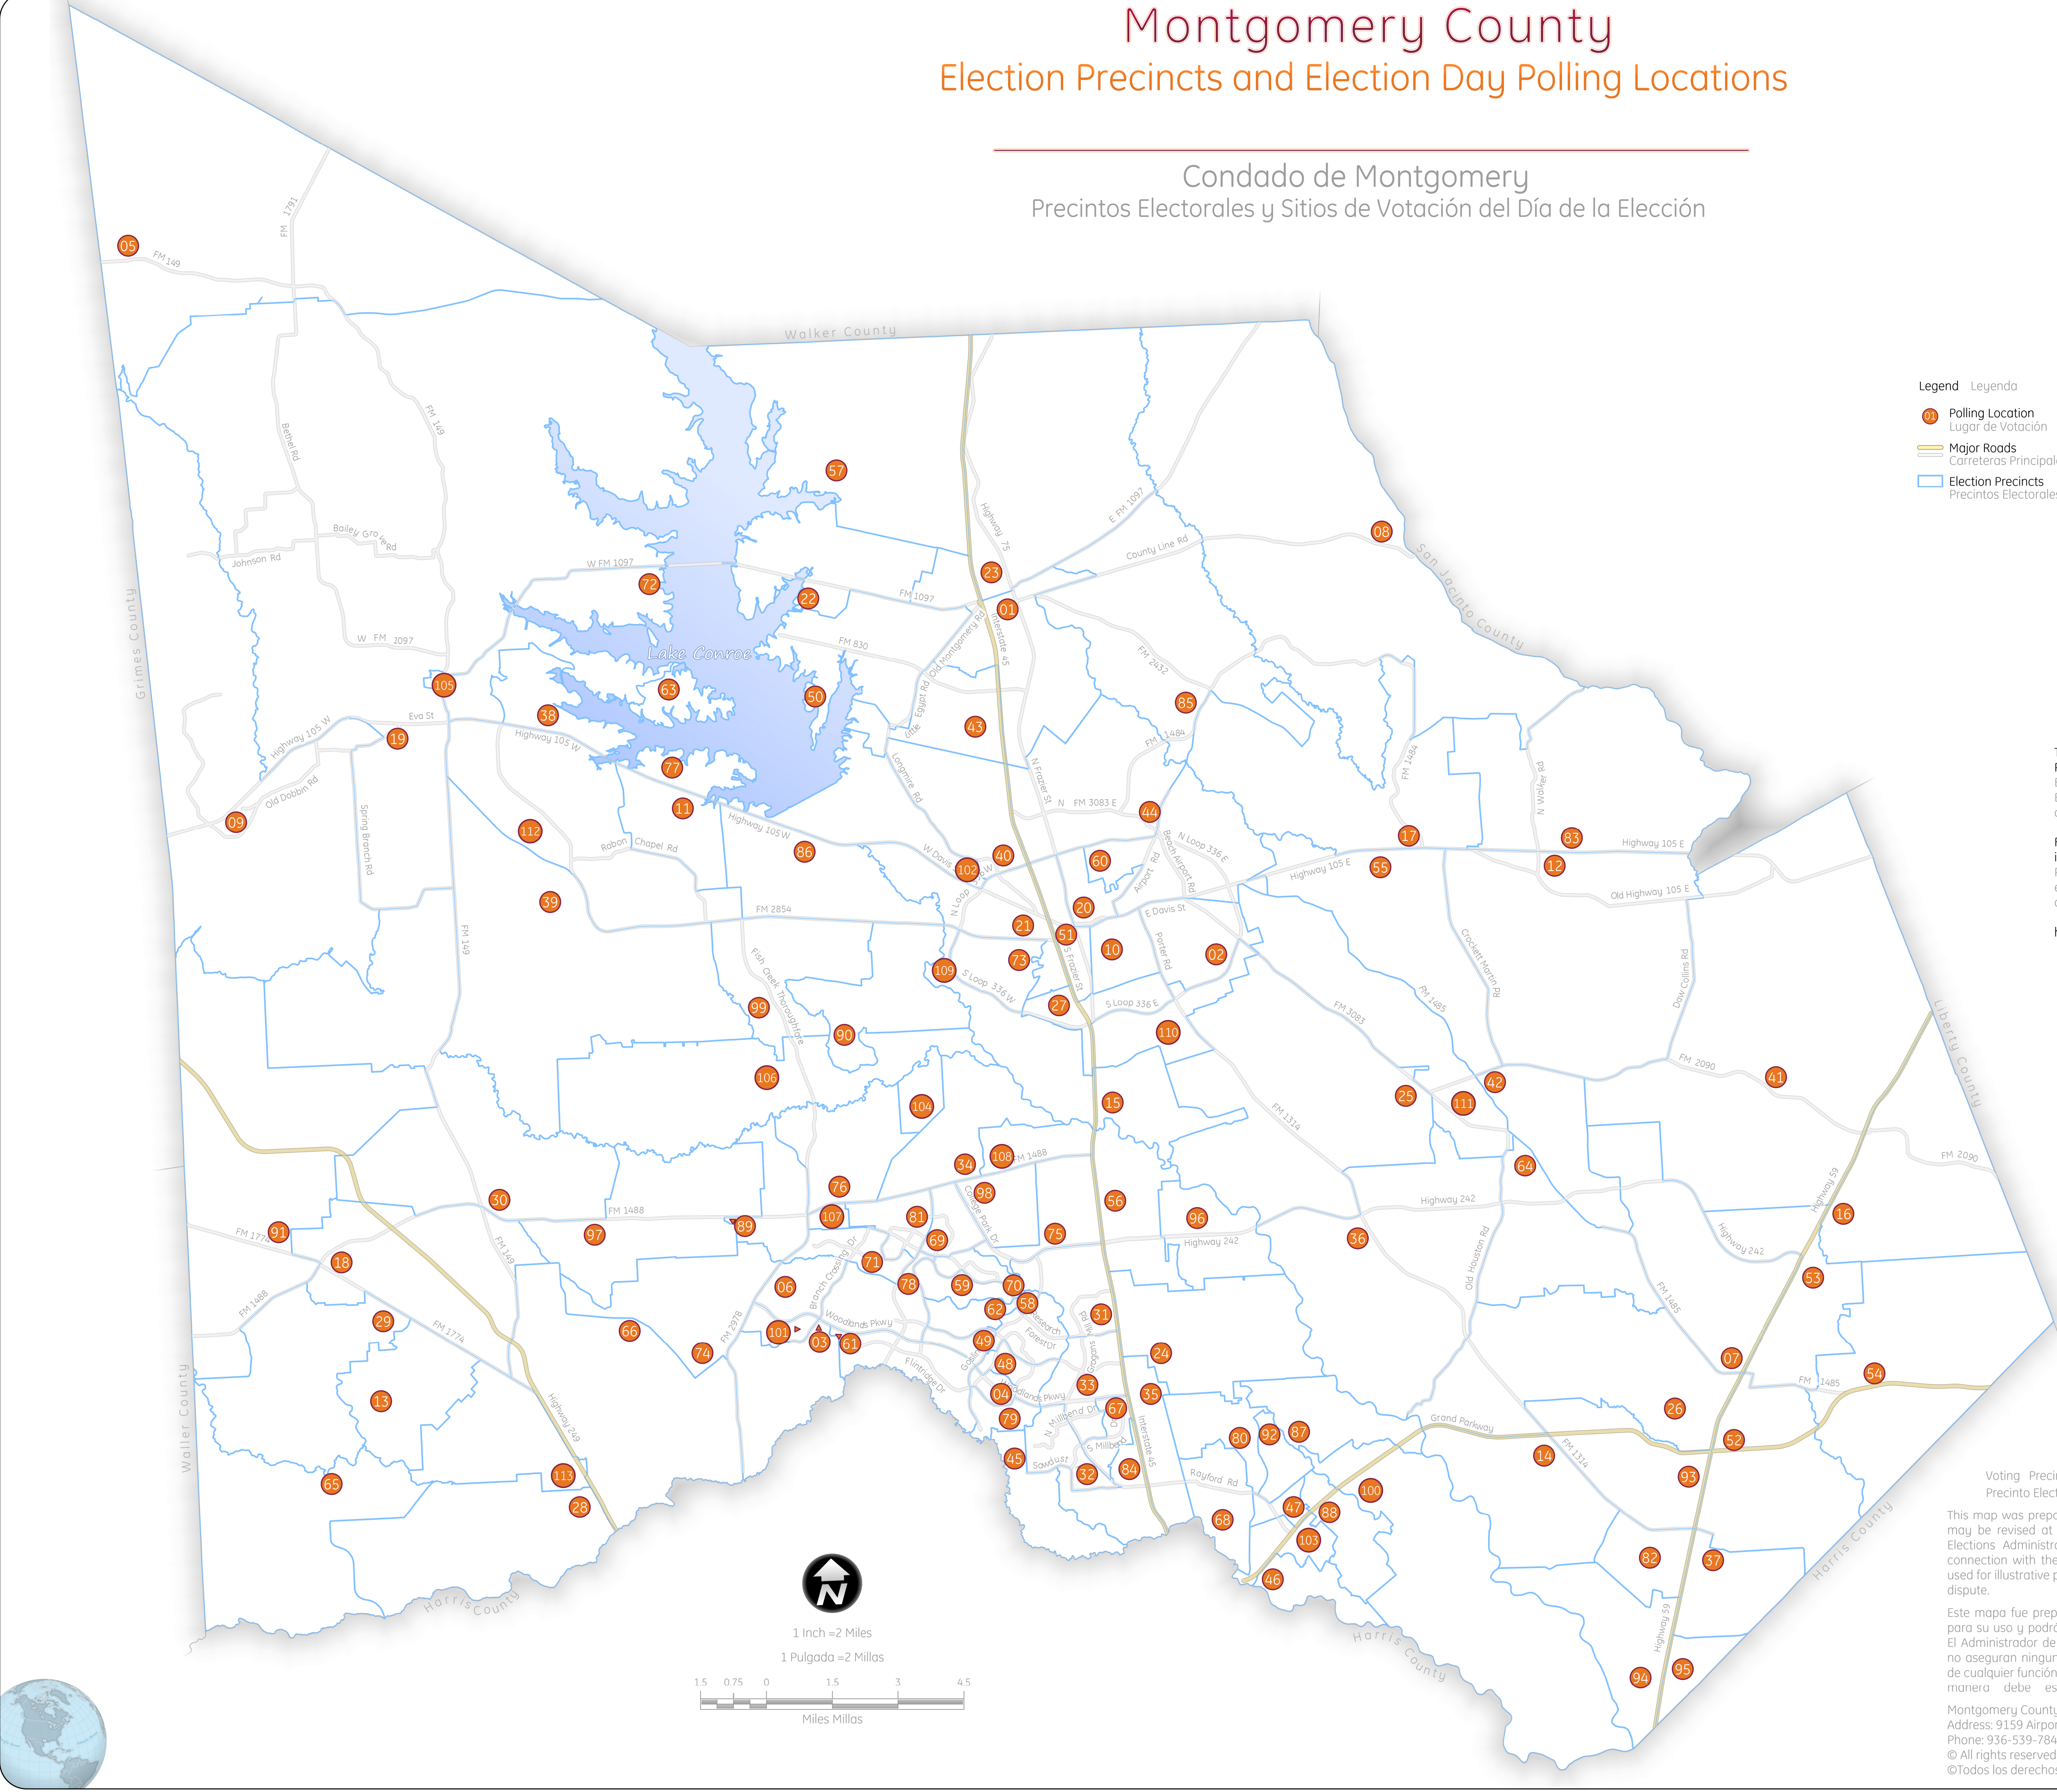

<https://elections.mctx.org/>

Voting Precinct Effective Date: January 1, 2024
Precinto Electoral Fecha Efectiva: 1 de Enero de 2024

This map was prepared by the Montgomery County Elections Department for its use and may be revised at any time without notification to any user. The Montgomery County Elections Administrator & Montgomery County assume no responsibility or liability in connection with the accuracy or completeness of any feature on this map. It should be used for illustrative purposes only. In no way should this map be used to settle any boundary dispute.

Este mapa fue preparado por el Departamento de Elecciones del Condado de Montgomery para su uso y podrá ser revisado en cualquier momento sin previo aviso a cualquier usuario. El Administrador de Elecciones del Condado de Montgomery y el Condado de Montgomery no aseguran ninguna responsabilidad u obligación en relación con la exactitud o integridad de cualquier función de este mapa. Debe utilizarse con fines ilustrativos solamente de ninguna manera debe este mapa utilizarse para resolver cualquier disputa fronteriza.

Montgomery County Elections Administration
Address: 9159 Airport Rd, Conroe, TX 77303
Phone: 936-539-7843 - Web: www.MontgomeryVotes.org
© All rights reserved, Montgomery County Elections
© Todos los derechos reservados, Elecciones del Condado de Montgomery

1 Inch = 2 Miles
1 Pulgada = 2 Millas