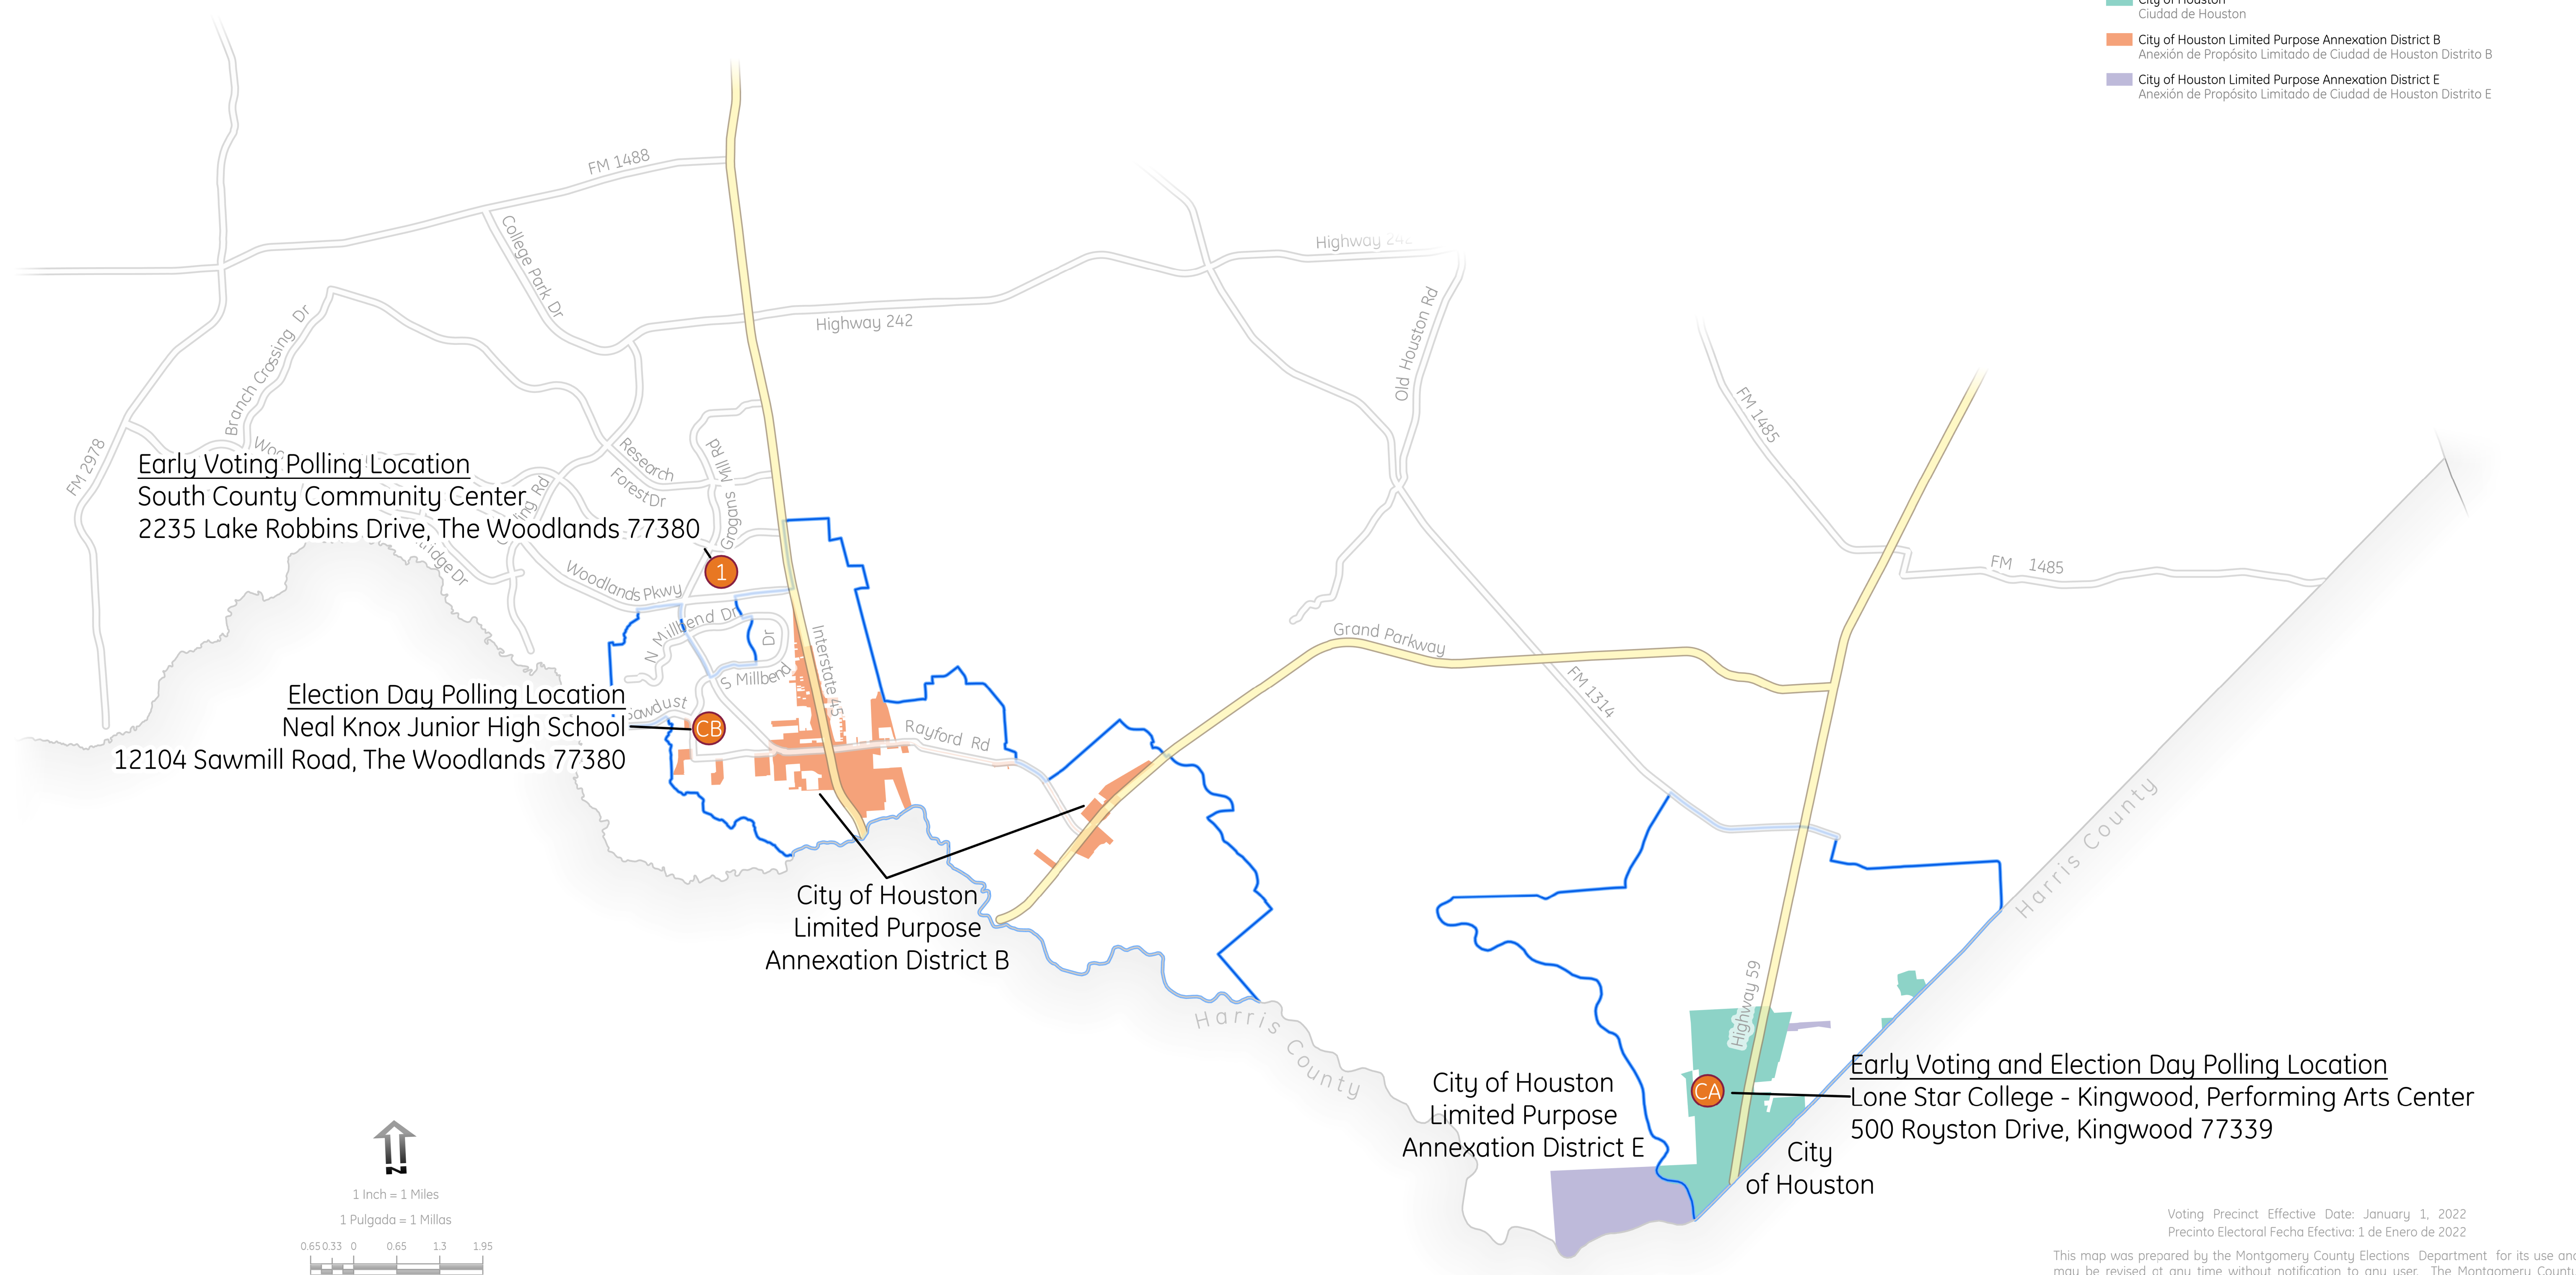

Montgomery County

December 9, 2023 City of Houston Runoff Election - Early Voting and Election Day

Condado de Montgomery

9 de diciembre de 2023 Ciudad de Houston Elección de Desempate - Votación Adelantada y Día de la Elección

- Legend / Leyenda
- Polling Location / Lugar de Votación
 - Major Roads / Carreteras Principales
 - Election Precincts / Precintos Electorales
 - City of Houston / Ciudad de Houston
 - City of Houston Limited Purpose Annexation District B / Anexión de Propósito Limitado de Ciudad de Houston Distrito B
 - City of Houston Limited Purpose Annexation District E / Anexión de Propósito Limitado de Ciudad de Houston Distrito E

Voting Precinct Effective Date: January 1, 2022
Precinto Electoral Fecha Efectiva: 1 de Enero de 2022

This map was prepared by the Montgomery County Elections Department for its use and may be revised at any time without notification to any user. The Montgomery County Elections Administrator & Montgomery County assume no responsibility or liability in connection with the accuracy or completeness of any feature on this map. It should be used for illustrative purposes only. In no way should this map be used to settle any boundary dispute.